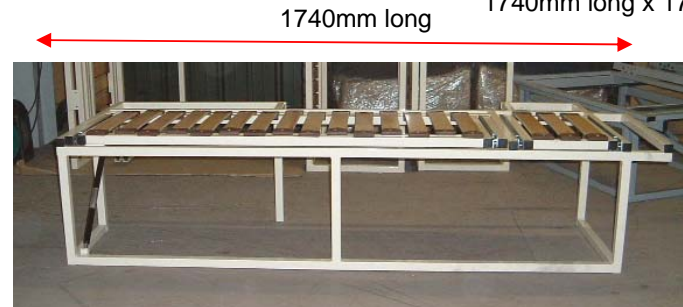

## FCB29 U Sofa Bed Frame Set

Configuration 1 – 2 side bench sofas

Configuration 2 – U shaped Sofa

Configuration 3 – large double bed  
1740mm long x 1720m wide

Strong sliding mechanisms mounted vertically for extra strength and durability.

Gas strut to assist storage compartment lid lift, mounted to also hold the lid down when in the closed position.

Strong steel tube construction, powder coated to finish.

Robust twin sliding mechanisms for each sliding section.

Slatted seating area gives greater comfort and better cushion ventilation.

Available as standard in 2 widths (610 & 635mm) and 2 heights (370 & 405mm). Custom dimensions can also be catered for.

**For availability or to place an order please call 01934 751242 or email [info@frocesterengineering.co.uk](mailto:info@frocesterengineering.co.uk)**