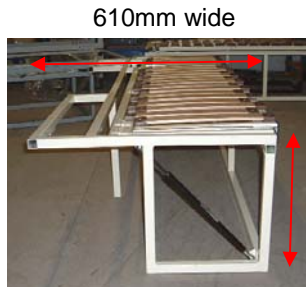

## FCB29 U Sofa Bed Frame Set

Configuration 1 – 2 side bench sofas

Configuration 2 – U shaped Sofa

Configuration 3 – large double bed  
1740mm long x 1720m wide

Strong sliding mechanisms mounted vertically for extra strength and durability.

Gas strut to assist storage compartment lid lift, mounted to also hold the lid down when in the closed position.

Strong steel tube construction, powder coated to finish.

Robust twin sliding mechanisms for each sliding section.

Slatted seating area gives greater comfort and better cushion ventilation.

Available as standard in 2 widths (610 & 635mm) and 2 heights (370 & 405mm). Custom dimensions can also be catered for.

**For availability or to place an order please call 01934 751242 or email [info@frocesterengineering.co.uk](mailto:info@frocesterengineering.co.uk)**