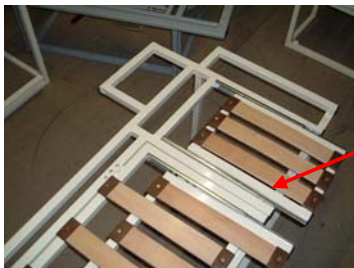

## FCB29 U Sofa Bed Frame Set

Configuration 1 – 2 side bench sofas

Configuration 2 – U shaped Sofa

Configuration 3 – large double bed  
1740mm long x 1720m wide

Strong sliding mechanisms mounted vertically for extra strength and durability.

Gas strut to assist storage compartment lid lift, mounted to also hold the lid down when in the closed position.

Strong steel tube construction, powder coated to finish.

Robust twin sliding mechanisms for each sliding section.

Slatted seating area gives greater comfort and better cushion ventilation.

Available as standard in 2 widths (610 & 635mm) and 2 heights (370 & 405mm). Custom dimensions can also be catered for.

**For availability or to place an order please call 01934 751242 or email [info@frocesterengineering.co.uk](mailto:info@frocesterengineering.co.uk)**